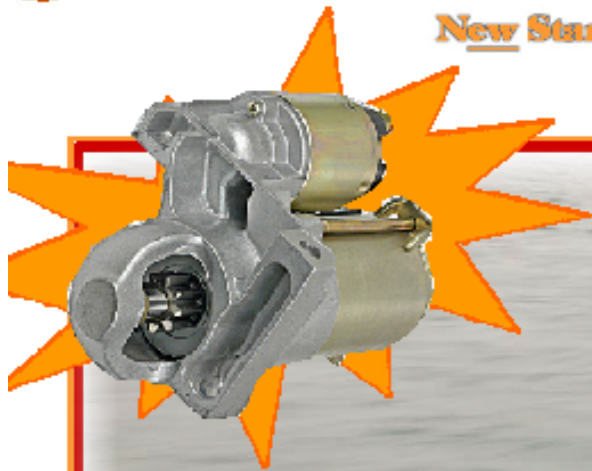

A N AUTO ELECTRIC

Alternateurs et Démarreurs Neufs
New Starters and Alternators

BERTRAM

EdgeWater

EVIPLUDE

Fisher
Boats

Flightcraft

FOUR WINNS

GW
GRADY-WHITE

Godfrey
MACHINE

powered by
merCruiser

Johnson

Evolution

CM

OMC

Perkins